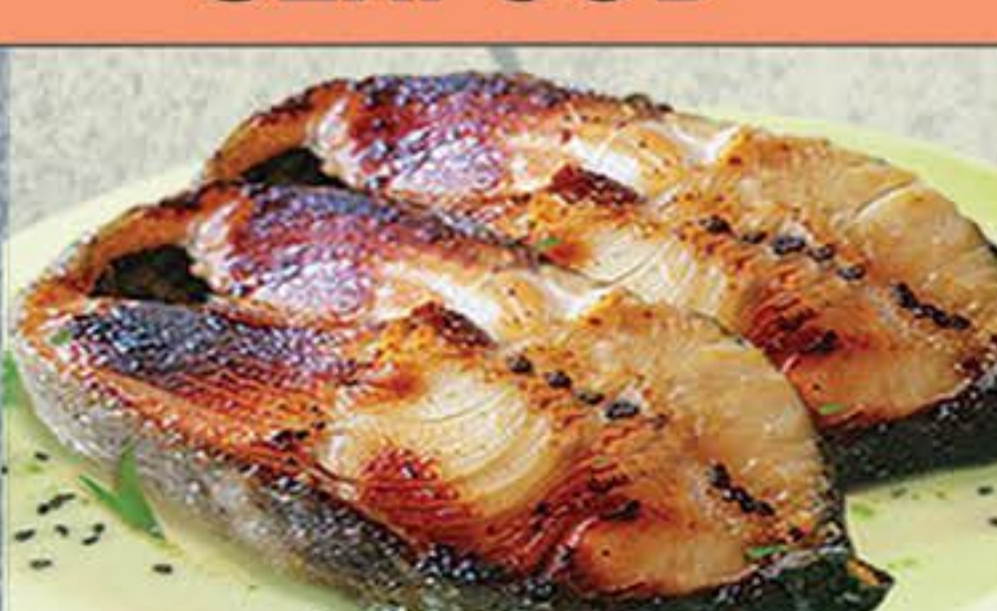

Wild Butterfish Steaks
Selected Cuts Frozen
8.99 lb.